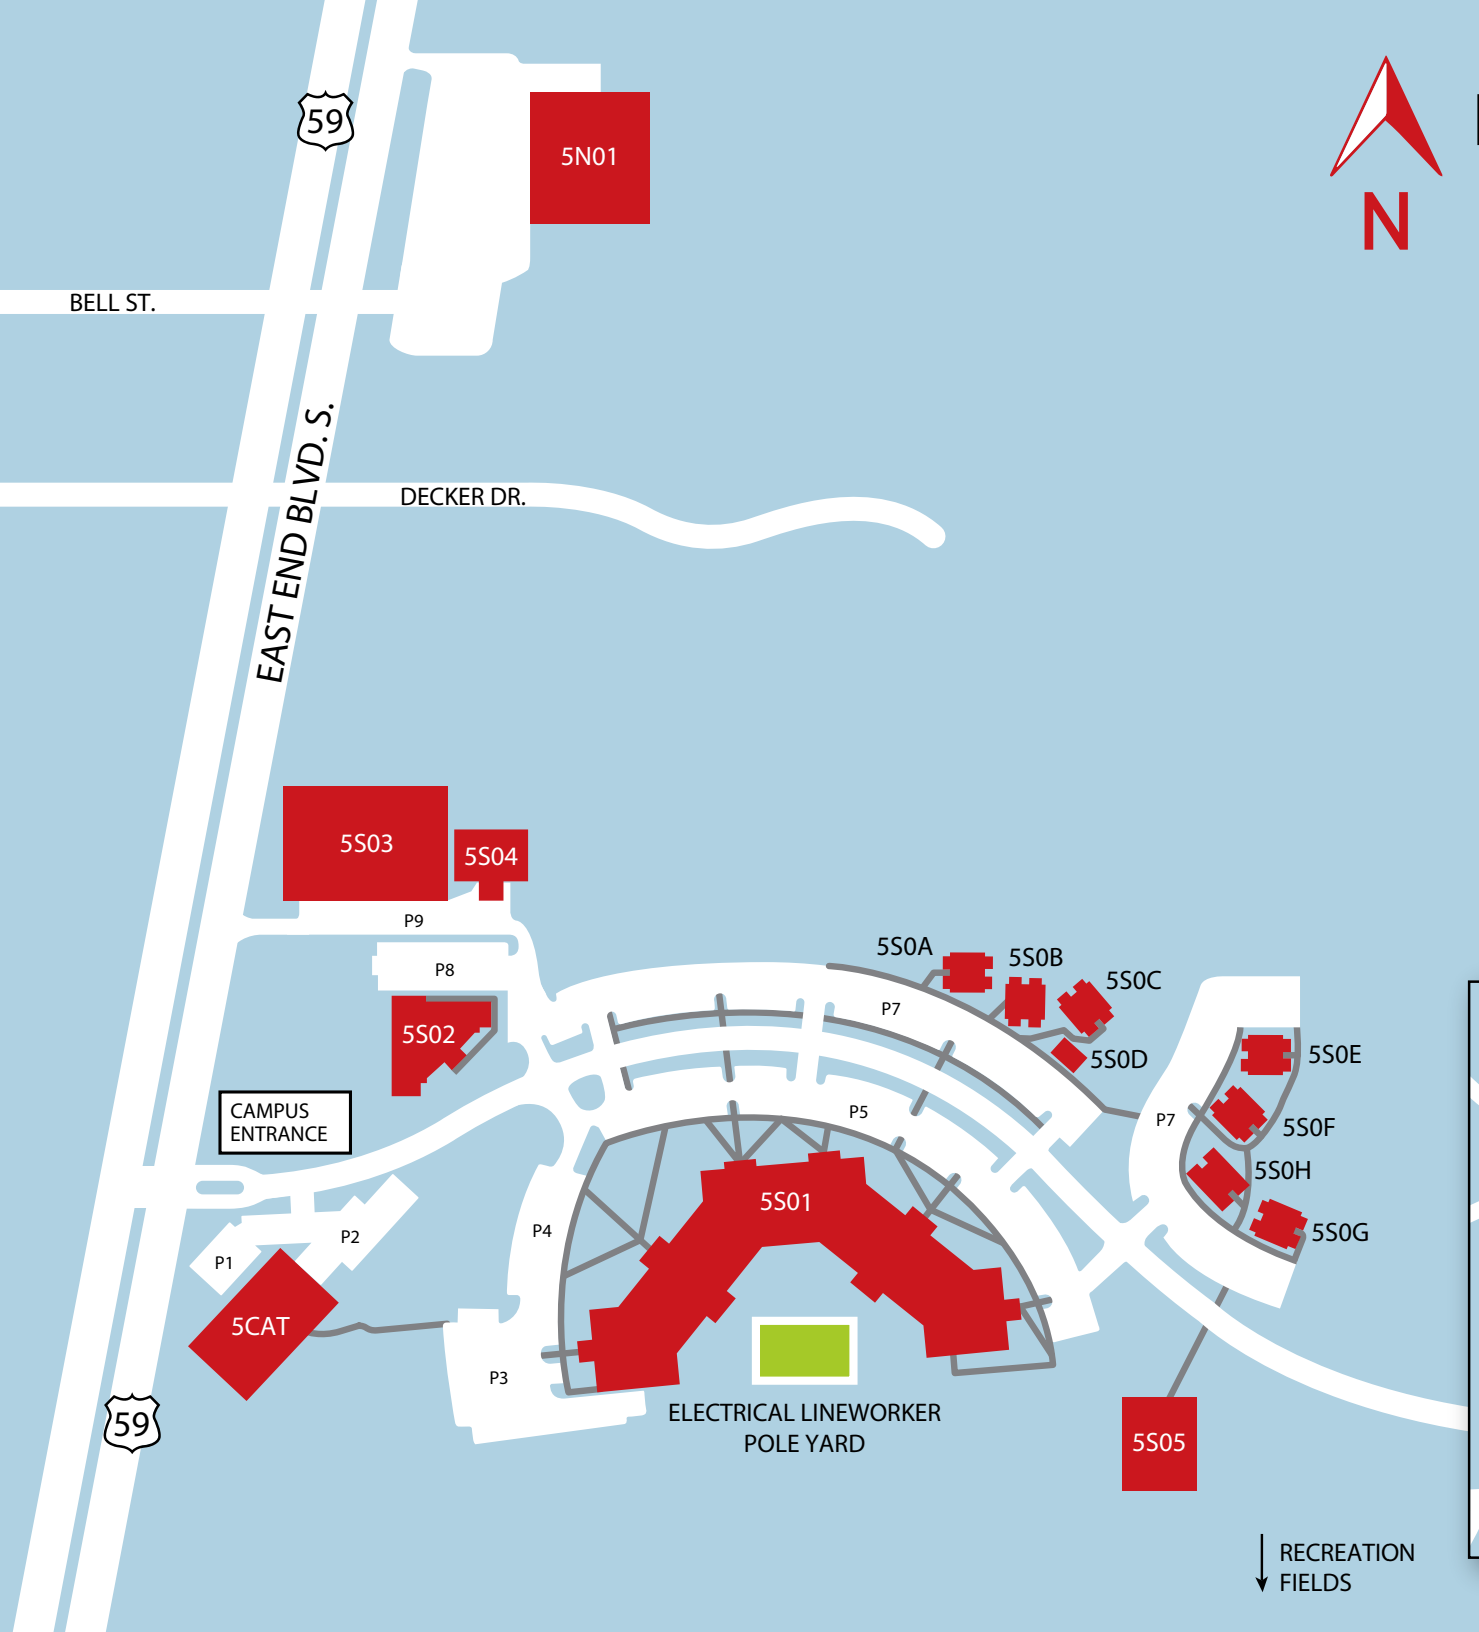

MARSHALL CAMPUS

2650 East End Blvd., South
Marshall, TX 75672
888-382-8782

- N. Building** 5N01
- Storage*
- ITC Building** 5S01
- Academics / Technology Center / Library
- Learning Resource Center*
- Administration** 5S02
- Provost / Student Services / Financial
Services / Procurement*
- TNT Building** 5S03
- Transportation Technology / Welding
Technology*
- TNT Offices** 5S04
- TNT Faculty Offices*
- Activity Center** 5S05
- Gym / Exercise Equipment / Ball Fields*
- Student Housing** 5S0A-H
- Student Dorms*
- Police (downstairs)** 5S0D
- Commons (downstairs)** 5S0H
- Student Commons / Mail / Laundry*
- MEDCO / CAT Building** 5CAT
- Biomed / Academics*

1030

5 NOTCH RD.